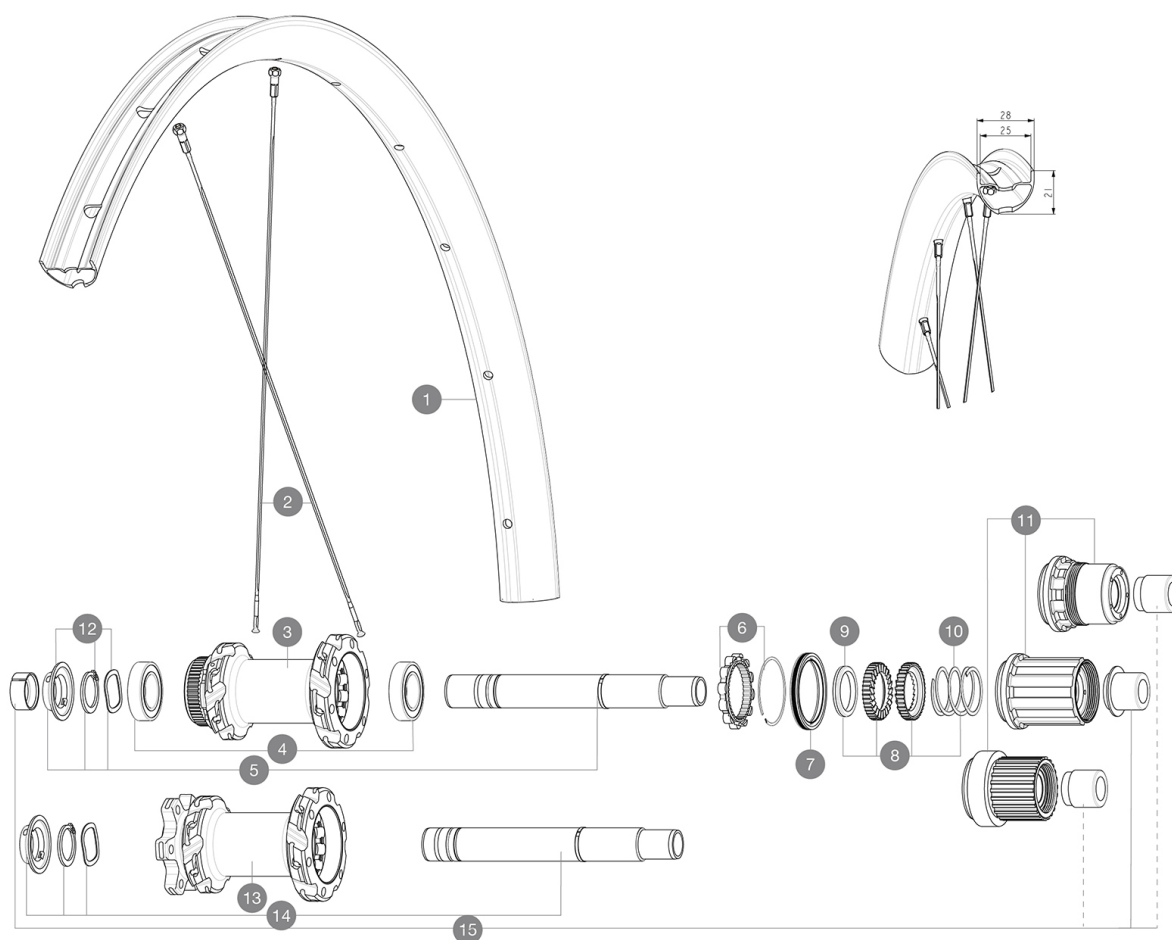

REFERENCES WHEELS

RIMS

&NBSP;:

1	V3766715	Kit Front/Rear rim Crossmax 22 29"
	V2700101	UST Tape 28mm for 25 to 27mm wide rims

SPOKES

2	V2381401	KIT 12 FT/RR BUTTED SPOKES 296mm MTB 29"
---	----------	--

HUB SHELLS

3	N/A	HUB BODY
4	M40076	HUB BEARINGS 17x30x7 6903 x 2
5	V2372201	KIT ID360 148 D6T AXLE WITH CLIP
6	V2252701	KIT ID360 INSERT SHAPED EAR LOBE > 2017
7	V2251601	KIT ID360 SEAL + GREASE
8	V2375201	KIT ID360 24 TEETH 2 RATCHET + MTB SPRING + PAD (specific)
9	V2375401	KIT ID360 MTB 24T 3 NOISE REDUCING PADS
10	V2372901	KIT 3 ID360 MTB SPRINGS
11	V3990101	MicroSpline MTB Freewheel Body ID360
11	V3780101	HG9 Alloy MTB Freewheel Body ID360
11	V3740101	XD MTB Freewheel Body ID360
12	V2373001	KIT ADJUST. SYSTEM QRM AUTO ID360 for 17x30x7 bearing
13	N/A	HUB BODY
14	V2375701	Kit ID360 148 DCL axle with circlip
15	V2510701	ID360V2RrAxleAdapt12x142/148

OPTIONS

8	V2372801	KIT ID360 2x40 TEETH RATCHETS + MTB SPRING + GREASE + PAD
---	----------	---

MAVIC *Crossmax 29*

Specifications

WHEEL WEIGHTS